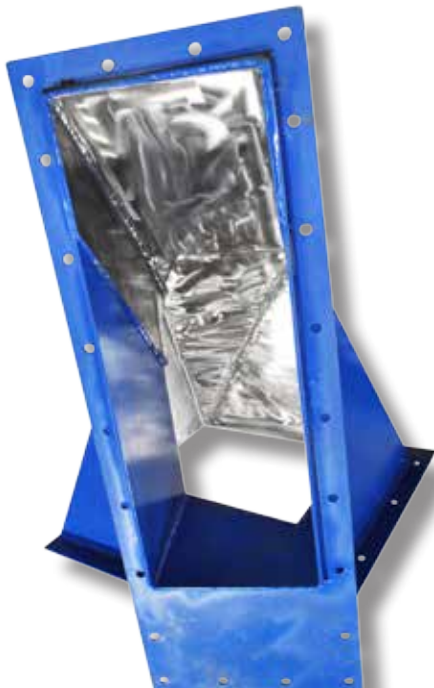

Tactical Wear Plate

("That which is in motion, tends to stay in motion...")

Features & Benefits

Wear-Con **INERTIA™** Tactical Wear Plate is made of a specialized pre-hardened manganese infused stainless wear plate providing a defense on several fronts. Its corrosion and heat-resistant properties inhibit electrolysis and chemical reaction even in high temperatures. **INERTIA™** is wear-resistant and work hardens. It's highly compressed slick surface provides a low coefficient of friction. **INERTIA™** Tactical Wear Plate is used strategically in all of your trouble spots where there is a need to keep your material flowing. It outperforms UHMW, mild steel, stainless steel, and many other lining materials. **INERTIA™** mission is to propel your material forward and maintain its velocity thereby increasing your production time by reducing the frequency of your shutdowns.

Installation

Wear-Con **INERTIA™** Tactical Wear Plate can be welded with 309L rod or wire.

Technical Specifications

Wear-Con **INERTIA™** Tactical Wear Plate is a martensitic, manganese infused stainless steel. It has a maximum service temperature of 1400°F. **INERTIA™** is pre-work-hardened to 350 BHN, and can work-harden to 500 BHN once installed. The pre-work-hardening of the metals grain structure causes the increased manganese to grab hold of the chrome and the nickle content providing superior wear life. **INERTIA™** has also been polished to a #4 finish and is corrosion-resistant.

Sizes

INERTIA™ is available in 1/4" x 48" x 120" sheets. Custom fabrications are also available.

(See reverse for **INERTIA™** applications.)

2845 E. Heartland Drive
Liberty, MO 64068

888-4WEARCON (888-493-2726)
816-587-1923 • Fax 816-587-2055
info@wearcon.com
www.wearcon.com

Tactical Wear Plate

Square To Round Transitions

Complex Angled Transition Chutes

(See reverse for **INERTIA™** information.)

888-4WEARCON (888-493-2726)
816-587-1923 • Fax 816-587-2055
info@wearcon.com
www.wearcon.com