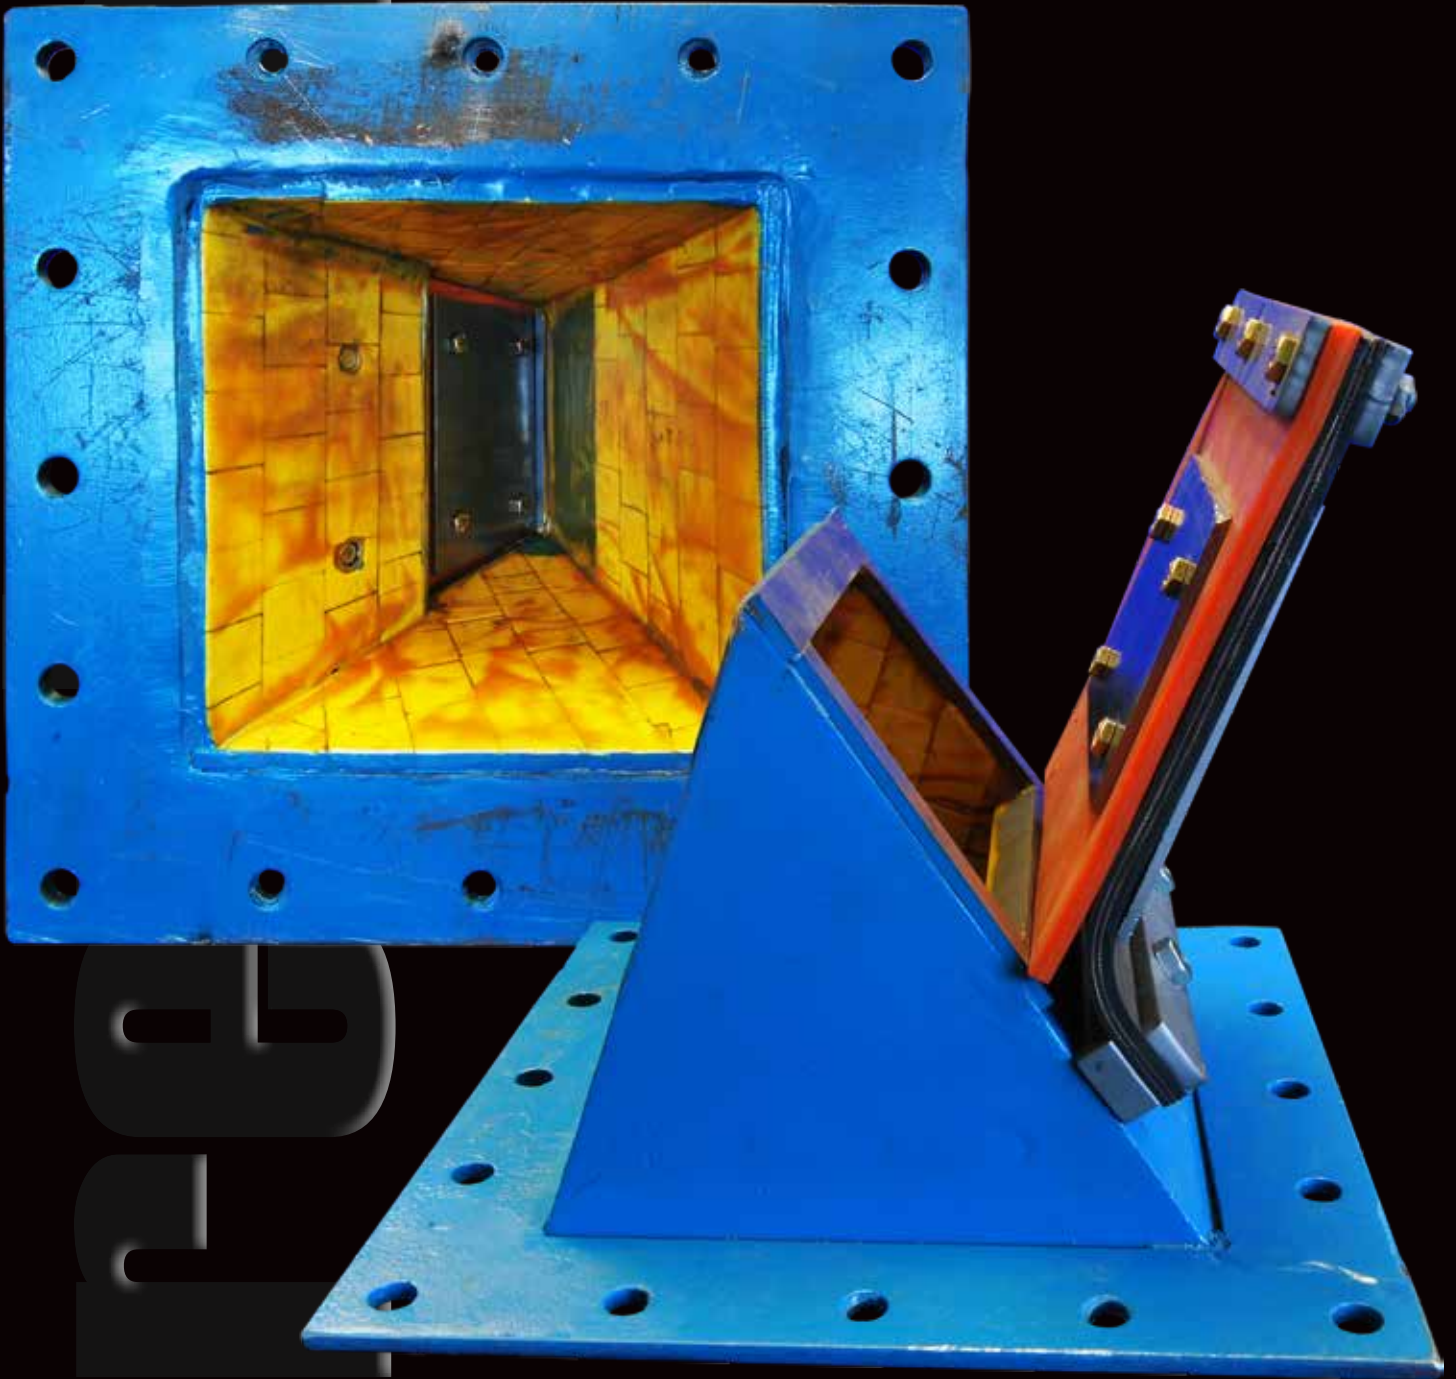

UHMW

→ 4 1/2" |
13 1/4"

PGP190™ Black UHMW lined Transition.

UHMW

UHMW (Ultra-High-Molecular-Weight Polyethylene)
PGP190™ Black, **PGP100™** White, & **PGP188™** Blue.

Blue or Orange **Urethane High Rebound™**
Polymer Panels with backing options of:
solid metal, expanded metal, cloth or plain.

Urethane

Orange **Urethane** lined Paddle.

Orange **Urethane** Seal on a Vacuum Bonded **VB96™** Ceramic lined Gate.