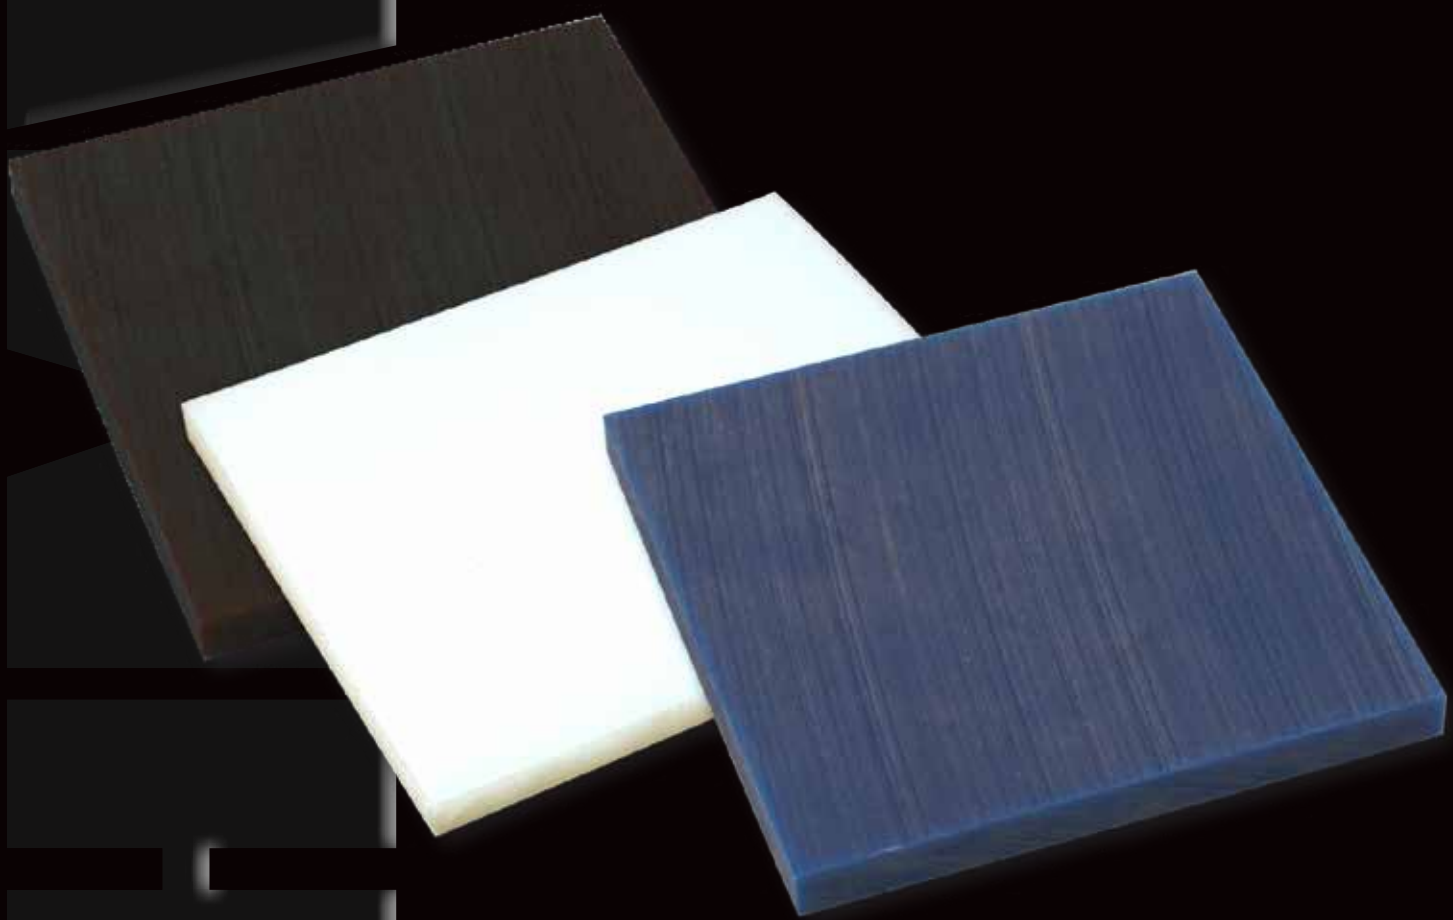

UHMW

PGP190™ Black **UHMW** Transition Liner.

UHMW

PGP100™ UHMW lined Vessel.

WC700 Plus™ Double Pass Chrome Carbide Overlay
& **PGP190™ UHMW** lined Chute.

UHMW

PGP100™ White UHMW lined Grate.

PGP190™ Black UHMW Tee Profile.

UHMW

PGP100™ White UHMW Bagger Guide.

U
H
M
W

PGP190™ Black UHMW lined Chute.

W A R E S

PGP190™ UHMW lined Chute.

UHMW

PGP100™ White UHMW lined Cones.

UHMW

→ 4 1/2" |
13 1/4"

PGP190™ Black UHMW lined Transition.

UHMW

UHMW (Ultra-High-Molecular-Weight Polyethylene)
PGP190™ Black, **PGP100™** White, & **PGP188™** Blue.

Blue or Orange **Urethane High Rebound™**
Polymer Panels with backing options of:
solid metal, expanded metal, cloth or plain.

Urethane

Orange **Urethane** lined Paddle.

Orange **Urethane** Seal on a Vacuum Bonded **VB96™** Ceramic lined Gate.