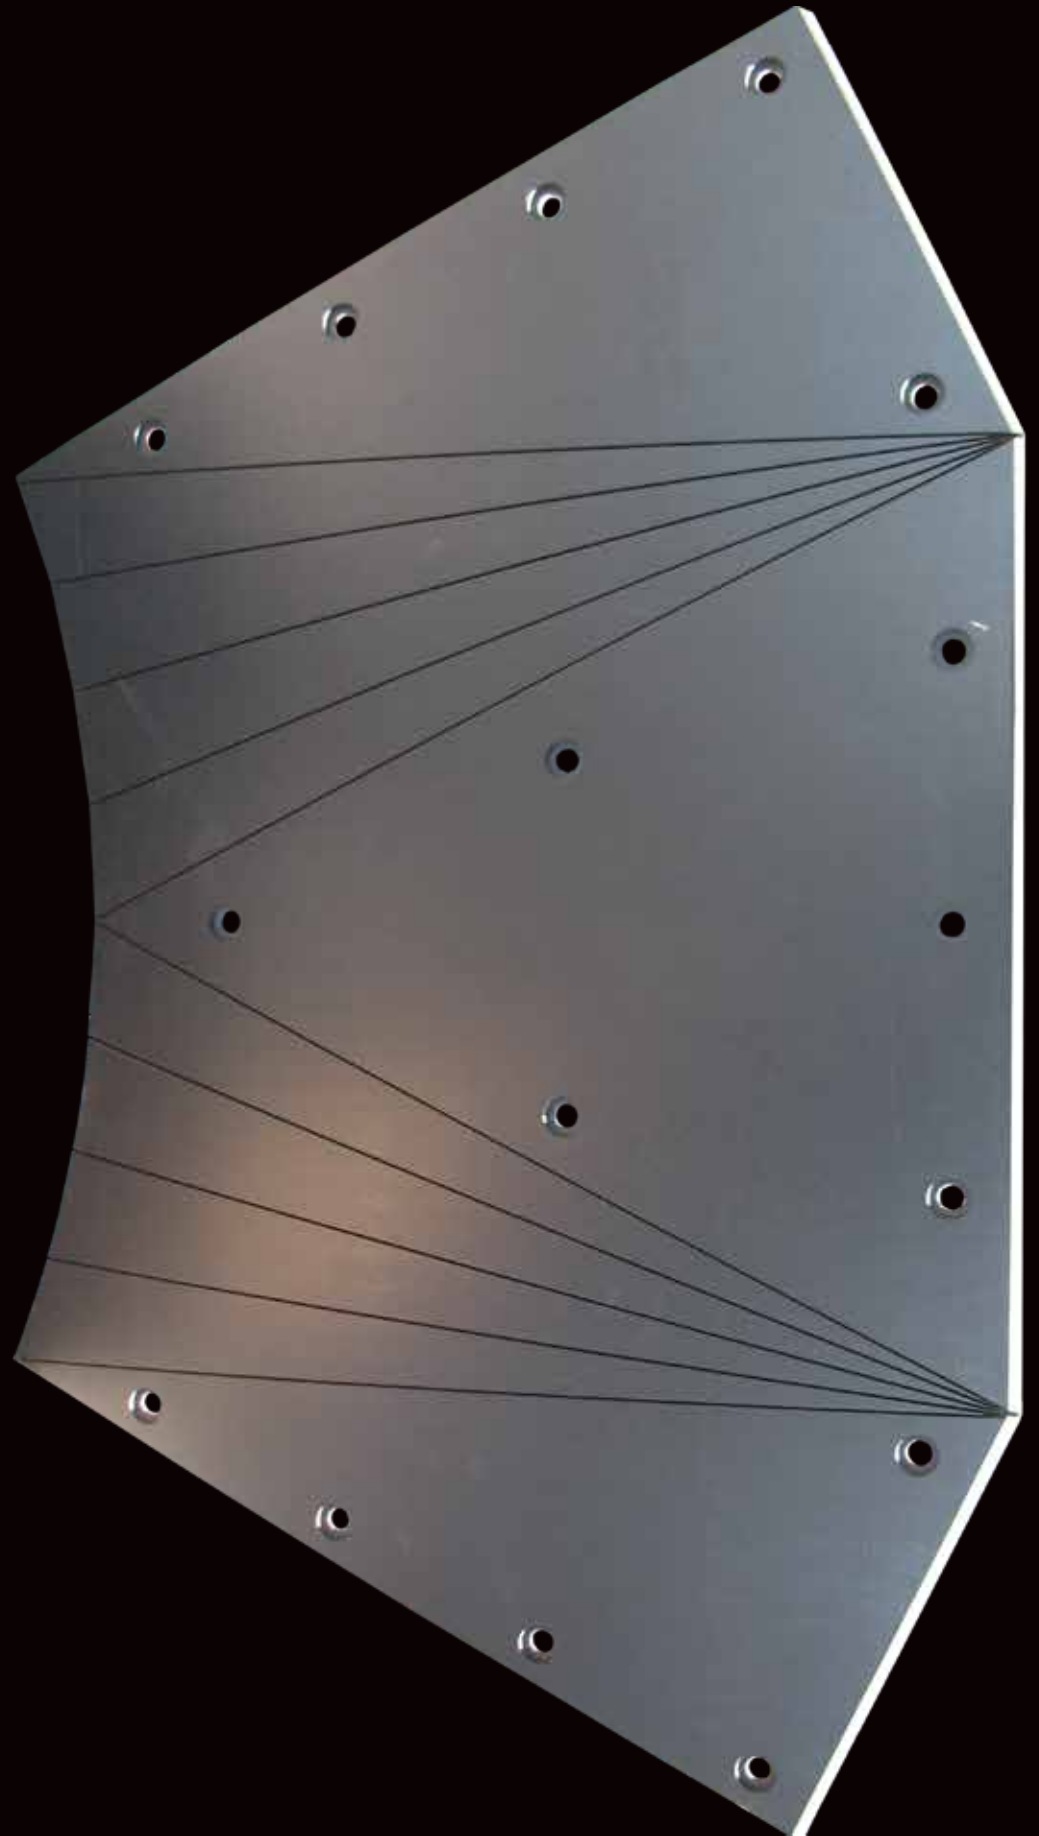

UHMW

PGP190™ Black **UHMW** Transition Liner.

UHMW

PGP100™ UHMW lined Vessel.

WC700 Plus™ Double Pass Chrome Carbide Overlay
& **PGP190™ UHMW** lined Chute.

UHMW

PGP100™ White UHMW lined Grate.

PGP190™ Black UHMW Tee Profile.

UHMW

PGP100™ White UHMW Bagger Guide.

U
H
M
W

PGP190™ Black UHMW lined Chute.

W A R E S

PGP190™ UHMW lined Chute.

UHMW

PGP100™ White UHMW lined Cones.

UHMW

→ 4 1/2" |
13 1/4"

PGP190™ Black UHMW lined Transition.

UHMW

UHMW (Ultra-High-Molecular-Weight Polyethylene)
PGP190™ Black, **PGP100™** White, & **PGP188™** Blue.

Blue or Orange **Urethane High Rebound™**
Polymer Panels with backing options of:
solid metal, expanded metal, cloth or plain.

Urethane

Orange **Urethane** lined Paddle.

Orange **Urethane** Seal on a Vacuum Bonded **VB96™** Ceramic lined Gate.